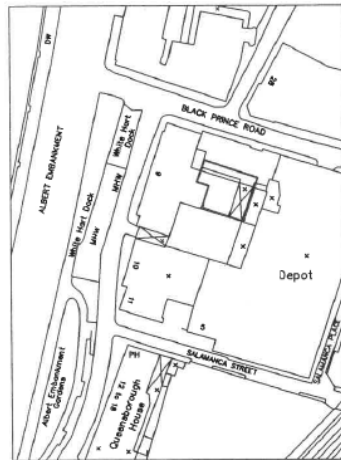

**LRP**  
Business Centres

9 Albert Embankment, Vauxhall, London SE1 7SP

LOCATION PLAN  
SCALE 1:1250

Lower Ground Floor

Ground Floor