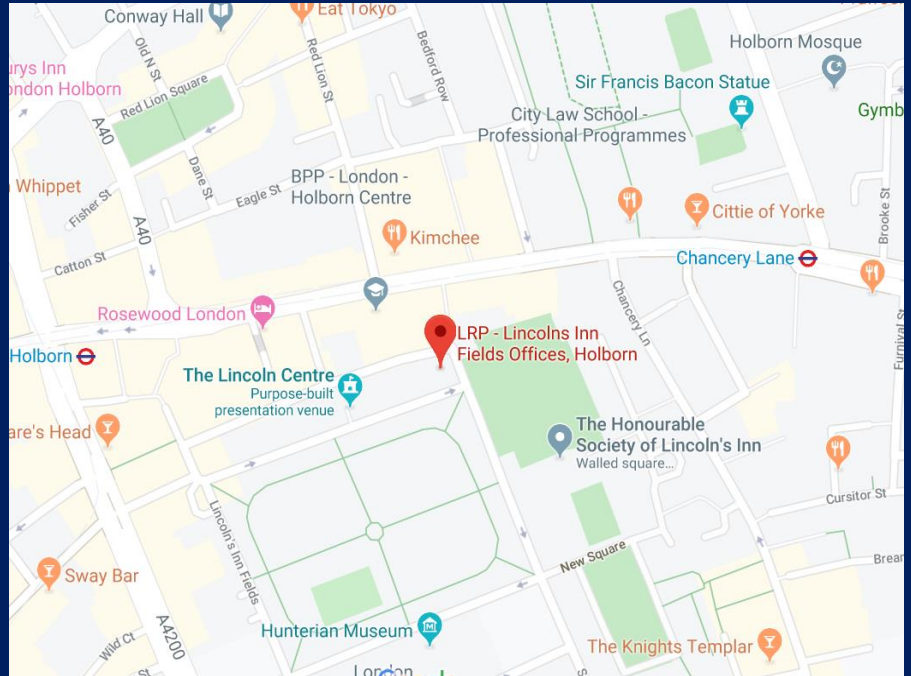

## 29 Lincoln's Inn Fields

Holborn, WC2A 3EG

- World Famous Central London Location
- ICT Solutions
- Boardroom / Conference Facilities
- Private Offices
- Flexibility to relocate within LRP Locations
- Full Reception Services
- Virtual Office
- Administration Support
- Free Telephone / Internet
- Business Lounge / Working Zones