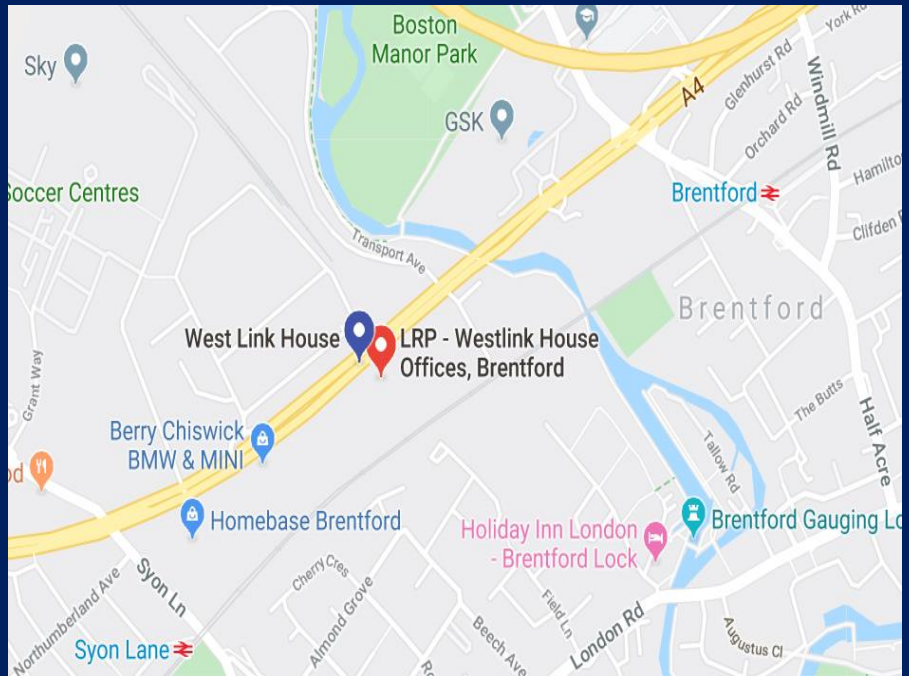

## Westlink House

981 Great West Road, Brentford, London TW8 9DN

- Located on the Golden Mile
- Art Deco Landmark Building
- Boardroom / Conference Facilities
- IT Services
- Flexibility to relocate within LRP Locations
- Full Reception Services
- Virtual Office
- Administration Support
- Free Telephone / Internet
- Business Lounge / Working Zones